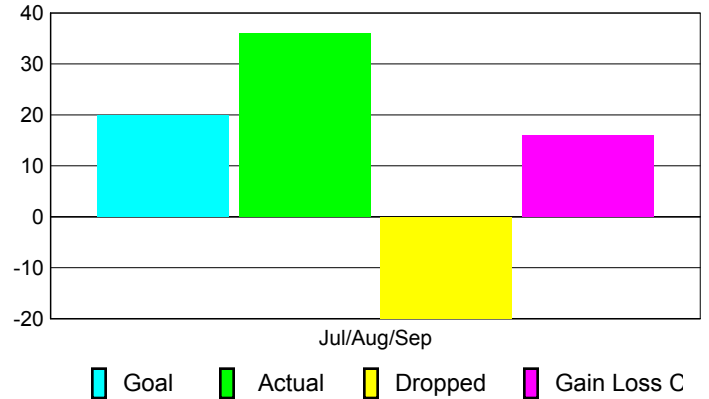

**Club Results 2010-2011**

Goal, New, Dropped, Gain/Loss

**MEMBERSHIP**

Membership Results  
2010-2011

Membership  
2009-2010

Month	Net Memb	Actual New	Actual Dropped	Gain/Loss of	Gain/Loss of
	Goal	Memb	Memb	Memb	Memb
Jul/Aug/Sep	20	36	-20	16	10
<b>Totals</b>	<b>20</b>	<b>36</b>	<b>-20</b>	<b>16</b>	<b>10</b>

**Membership Results 2010-2011**

Goal, New, Dropped, Gain/Loss

**Comparison of Club Gain/Loss**

Current Year Compared to the Previous Year

**Comparison of Membership Gain/Loss**

Current Year Compared to the Previous Year